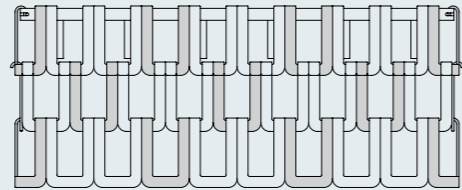

**MONOCROMATICO: CRISTALLO, AMBRA, FUMÉ, BIANCO
 MONOCHROMATIC: CRYSTAL, AMBER, SMOKE-GREY, WHITE**

SOSPENSIONE, PLAFONIERA
SUSPENSION, CEILING

66 x 35 x h40 cm
26" x 13,8" x h15,8"

66 x 35 x h60 cm
26" x 13,8" x h23,6"

97 x 35 x h60 cm
38,2" x 13,8" x h23,6"

APPLIQUE
WALL BRACKET

35 x 35 x h40 cm
13,8" x 13,8" x h15,8"

66 x 35 x h40 cm
26" x 13,8" x h15,8"

97 x 35 x h40 cm
38,2" x 13,8" x h15,8"

35 x 35 x h60 cm
13,8" x 13,8" x h23,6"