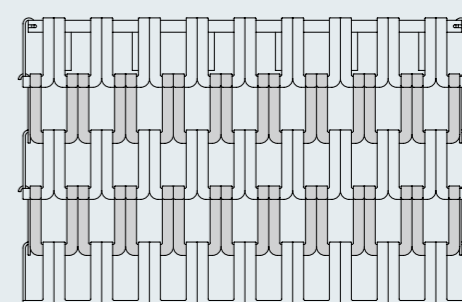

97 x 35 x h60 cm
38,2" x 13,8" x h23,6"

APPLIQUE
WALL BRACKET

35 x 35 x h40 cm
13,8" x 13,8" x h15,8"

66 x 35 x h40 cm
26" x 13,8" x h15,8"

97 x 35 x h40 cm
38,2" x 13,8" x h15,8"

35 x 35 x h60 cm
13,8" x 13,8" x h23,6"

66 x 35 x h60 cm
26" x 13,8" x h23,6"

97 x 35 x h60 cm
38,2" x 13,8" x h23,6"

INTRECCIO: AMBRA/CRISTALLO, FUMÉ/CRISTALLO
INTERWOVEN: AMBER/CRYSTAL, SMOKE-GREY/CRYSTAL

SOSPENSIONE, PLAFONIERA
SUSPENSION, CEILING

35 x 35 x h40 cm
13,8" x 13,8" x h15,8"

66 x 35 x h40 cm
26" x 13,8" x h15,8"

97 x 35 x h40 cm
38,2" x 13,8" x h15,8"

35 x 35 x h60 cm
13,8" x 13,8" x h23,6"

66 x 35 x h60 cm
26" x 13,8" x h23,6"

97 x 35 x h60 cm
38,2" x 13,8" x h23,6"