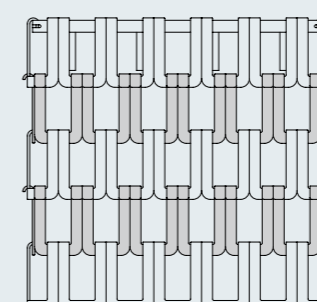

97 x 35 x h60 cm
38,2" x 13,8" x h23,6"

APPLIQUE
WALL BRACKET

35 x 35 x h40 cm
13,8" x 13,8" x h15,8"

66 x 35 x h40 cm
26" x 13,8" x h15,8"

97 x 35 x h40 cm
38,2" x 13,8" x h15,8"

35 x 35 x h60 cm
13,8" x 13,8" x h23,6"

66 x 35 x h60 cm
26" x 13,8" x h23,6"

97 x 35 x h60 cm
38,2" x 13,8" x h23,6"

INTRECCIO: AMBRA/CRISTALLO, FUMÉ/CRISTALLO
INTERWOVEN: AMBER/CRYSTAL, SMOKE-GREY/CRYSTAL

SOSPENSIONE, PLAFONIERA
SUSPENSION, CEILING

35 x 35 x h40 cm
13,8" x 13,8" x h15,8"

66 x 35 x h40 cm
26" x 13,8" x h15,8"

97 x 35 x h40 cm
38,2" x 13,8" x h15,8"

35 x 35 x h60 cm
13,8" x 13,8" x h23,6"

66 x 35 x h60 cm
26" x 13,8" x h23,6"

97 x 35 x h60 cm
38,2" x 13,8" x h23,6"