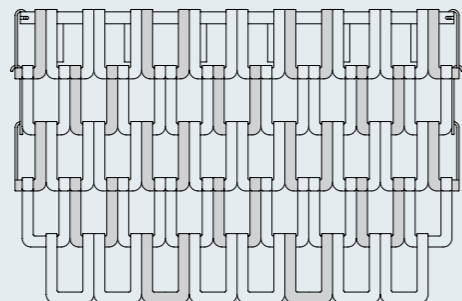

97 x 35 x h60 cm
38,2" x 13,8" x h23,6"

APPLIQUE
WALL BRACKET

35 x 35 x h40 cm
13,8" x 13,8" x h15,8"

66 x 35 x h40 cm
26" x 13,8" x h15,8"

97 x 35 x h40 cm
38,2" x 13,8" x h15,8"

35 x 35 x h60 cm
13,8" x 13,8" x h23,6"