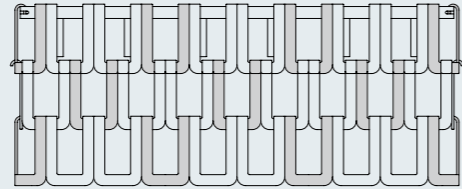

SOSPENSIONE, PLAFONIERA
SUSPENSION, CEILING

66 x 35 x h40 cm
26" x 13,8" x h15,8"